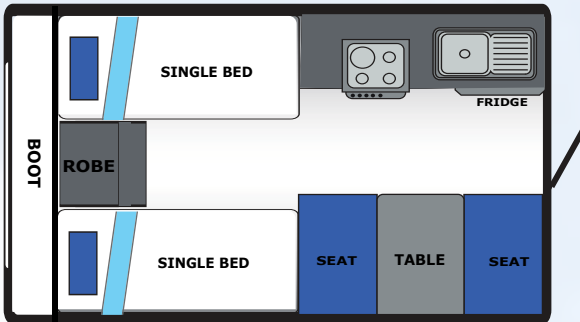

OLYMPIC

Sprinter

Your 1st Choice for Pop Tops

www.olympiccaravans.com.au

Sprinter

P 120 X 70-1

P 130 X 70-1

P 136 X 70-1

P 140 X 70-1

For the space and weight conscious traveller, The **Olympic Sprinter Range** offers you versatility when it comes to travel height and Increased towability for your vehicle.

You can have it packed with options or stripped bare to accommodate all your touches of home

Standard Inclusions

- * Supergal Chassis
- * Lockable Front Boot
- * Windout Windows
- * Pop Top Easylifters
- * LED Lighting
- * Innerspring Mattress
- * 3 Way Fridge
- * Wind Down Jacks
- * Gas/Electric Burner & Grill
- * Fresh Water Tank
- * Triple Locking Door
- * Tap on A-Frame
- * TV Point
- * LED Lighting throughout
- * Microwave
- * Curtains