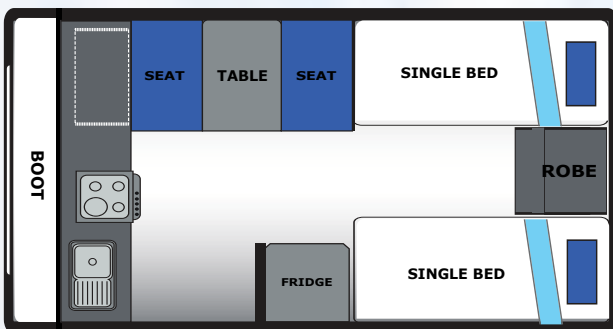

OLYMPIC

Sprinter

Your 1st Choice for Pop Tops

www.olympiccaravans.com.au

Sprinter

P 120 X 70-1

P 130 X 70-1

P 136 X 70-1

P 140 X 70-1

For the space and weight conscious traveller, The **Olympic Sprinter Range** offers you versatility when it comes to travel height and Increased towability for your vehicle.

You can have it packed with options or stripped bare to accommodate all your touches of home

Standard Inclusions

- * Supergal Chassis
- * Lockable Front Boot
- * Windout Windows
- * Pop Top Easylifters
- * LED Lighting
- * Innerspring Mattress
- * 3 Way Fridge
- * Wind Down Jacks
- * Gas/Electric Burner & Grill
- * Fresh Water Tank
- * Triple Locking Door
- * Tap on A-Frame
- * TV Point
- * LED Lighting throughout
- * Microwave
- * Curtains