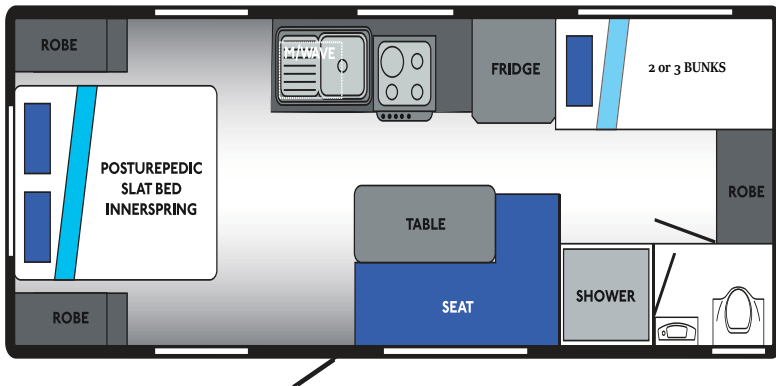

Marathon Family Range

www.olympiccaravans.com.au

MARATHON C180-1

MARATHON C210-3

MARATHON C226-1

* C180-1 has No Shower, Toilet, Washing Machine or HWS

* C180-1 has 1 Water Tank and 1 9kg Gas Bottle

* Specifications on Display Models may Vary

Medium Skylight

AES RM4606 Fridge

Recessed Oven

Rangehood

Microwave

Ibis Air Conditioner

Cafe or L-Shaped Dinette

CD/USB/Bluetooth Stereo

Pull Out Pantry

Tv Arm

Posturpedic Slat Bed

Innerspring Mattress

Fiberglass Shower

Thetford Toilet

Suburban Gas/Electric HWS

Washing Machine