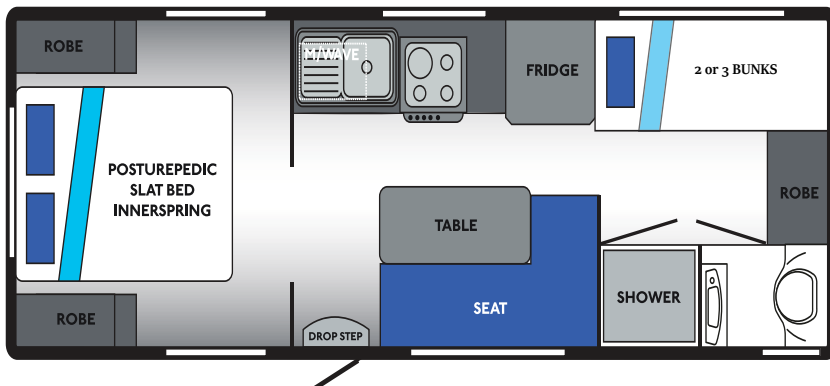

Marathon Family Range

www.olympiccaravans.com.au

MARATHON C180-1

MARATHON C210-3

MARATHON C226-1

* C180-1 has No Shower, Toilet, Washing Machine or HWS

* C180-1 has 1 Water Tank and 1 9kg Gas Bottle

* Specifications on Display Models may Vary

Medium Skylight

AES RM4606 Fridge

Recessed Oven

Rangehood

Microwave

Ibis Air Conditioner

Cafe or L-Shaped Dinette

CD/USB/Bluetooth Stereo

Pull Out Pantry

Tv Arm

Posturpedic Slat Bed

Innerspring Mattress

Fiberglass Shower

Thetford Toilet

Suburban Gas/Electric HWS

Washing Machine