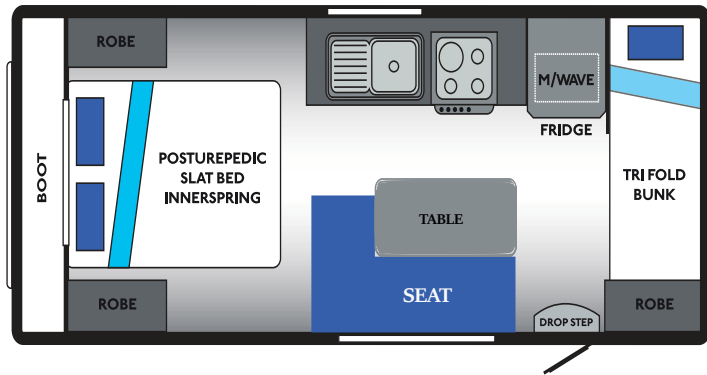

Marathon Family Range

www.olympiccaravans.com.au

MARATHON C180-1

MARATHON C210-3

MARATHON C226-1

* C180-1 has No Shower, Toilet, Washing Machine or HWS

* C180-1 has 1 Water Tank and 1 9kg Gas Bottle

* Specifications on Display Models may Vary

Medium Skylight

AES RM4606 Fridge

Recessed Oven

Rangehood

Microwave

Ibis Air Conditioner

Cafe or L-Shaped Dinette

CD/USB/Bluetooth Stereo

Pull Out Pantry

Tv Arm

Posturpedic Slat Bed

Innerspring Mattress

Fiberglass Shower

Thetford Toilet

Suburban Gas/Electric HWS

Washing Machine