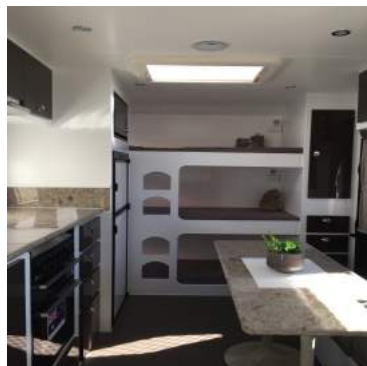

Marathon Family Range

www.olympiccaravans.com.au