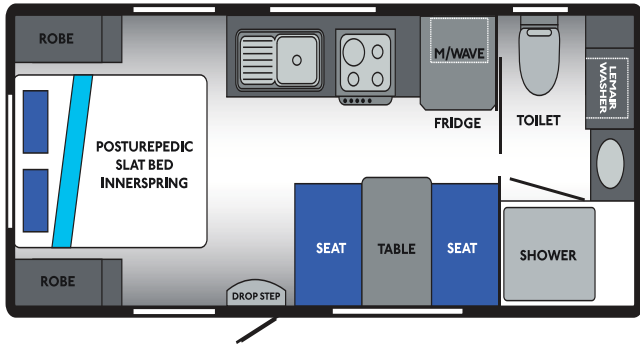

Marathon

www.olympiccaravans.com.au

MARATHON C176-1

MARATHON C186-1

MARATHON C196-2.1

MARATHON: STANDARD INCLUSIONS

Internal

Venetians Or Curtains

Bedsread

Medium Skylight

AES RM4605 Fridge

Recessed Oven

Rangehood

Microwave

A/C Ibis

Tri-Fold Table

CD Stereo

Pull Out Pantry

T.V Arm

Posturepedic Slat Bed

Innerspring Mattress

Fibreglass Shower

Thetford Toilet

Suburban HWS Gas Electric

Supagal Chassis

Rocker Roller Suspension

Bumper Bar With Spare Wheel

2 Water Tanks

2 Gas Bottles

14" Wheels With 8 Ply Tyres

Easy Drop Jacks

Bargman Door Light