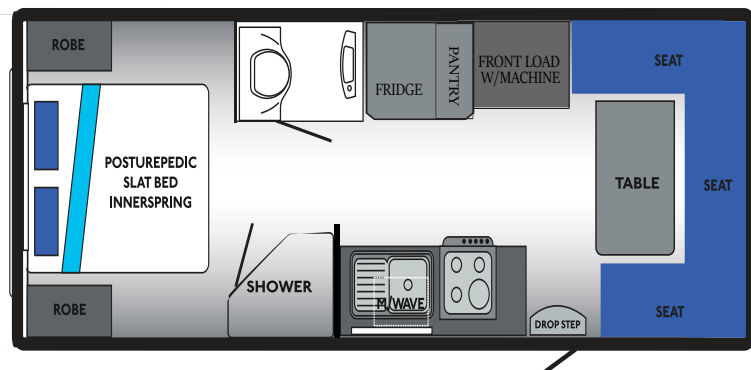

Winegard

Battery Plus Charger

Breakaway

Solar

Gas Bayonet Fitting

MARATHON C196-3.1

MARATHON C226-3

*C176-1 has no washing machine.