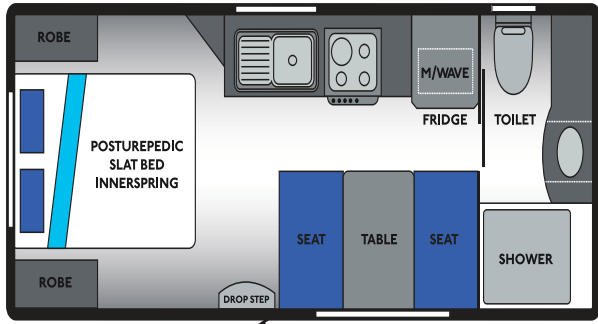

Marathon

www.olympiccaravans.com.au

MARATHON C176-1

MARATHON C186-1

MARATHON C196-2.1

MARATHON: STANDARD INCLUSIONS

Internal

Venetians Or Curtains

Bedsread

Medium Skylight

AES RM4605 Fridge

Recessed Oven

Rangehood

Microwave

A/C Ibis

Tri-Fold Table

CD Stereo

Pull Out Pantry

T.V Arm

Posturepedic Slat Bed

Innerspring Mattress

Fibreglass Shower

Thetford Toilet

Suburban HWS Gas Electric