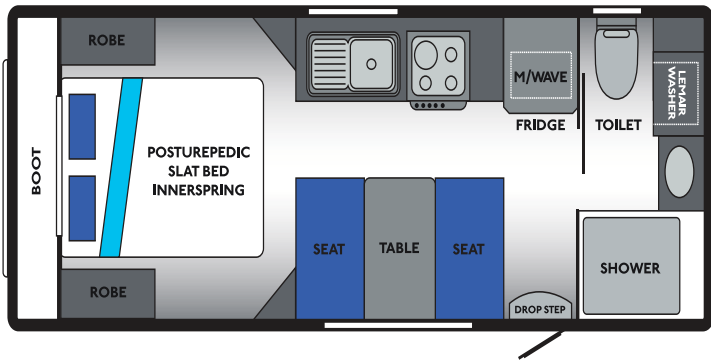

Marathon

www.olympiccaravans.com.au

MARATHON C176-1

MARATHON C186-1

MARATHON C196-2.1

MARATHON: STANDARD INCLUSIONS

Internal

Venetians Or Curtains

Bedsread

Medium Skylight

AES RM4605 Fridge

Recessed Oven

Rangehood

Microwave

A/C Ibis

Tri-Fold Table

CD Stereo

Pull Out Pantry

T.V Arm

Posturepedic Slat Bed

Innerspring Mattress

Fibreglass Shower

Thetford Toilet

Suburban HWS Gas Electric

Supagal Chassis

Rocker Roller Suspension

Bumper Bar With Spare Wheel

2 Water Tanks

2 Gas Bottles

14" Wheels With 8 Ply Tyres

Easy Drop Jacks

Bargman Door Light