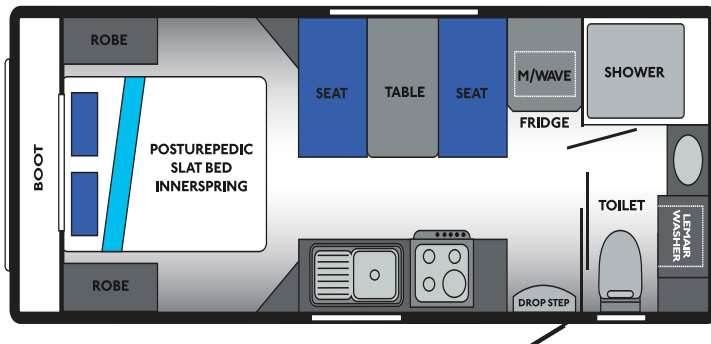

MARATHON C196-3.1

MARATHON C226-3