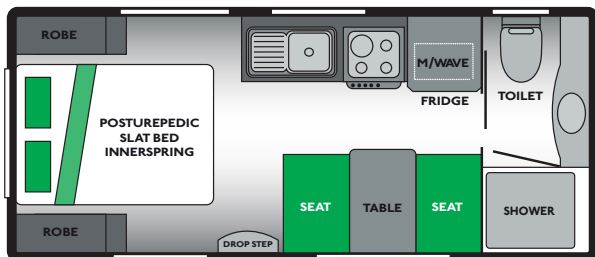

SPEARHEAD THE WAY

OLYMPIC

www.olympicaravans.com.au

Spearhead your way into the Javelin X8

Throw yourself into the all new Semi off-road Olympic Javelin X8 caravan range.

All featuring a front island queen bed and a full rear ensuite, the Javelin X8 range is an ideal touring caravan for couples looking to explore our great outdoors.

▶ JAVELIN X8 C176-1

▶ JAVELIN X8 C200-2

▶ JAVELIN X8 C216-2

▶ JAVELIN X8: STANDARD INCLUSIONS

Internal

- Ceramic Toilet**
- Shower
- Front Load Washing Machine (Not on C176-1 model)**
- 2 x Medium Skylights
- T.V Arm**
- Fridge
- Full Splashback**
- Recessed Oven
- Electric Burner**
- Microwave
- Tri-fold Table**
- Curtains or Venetians
- HWS Gas/Electric**
- Ibis Air Conditioner
- Foot Rests**