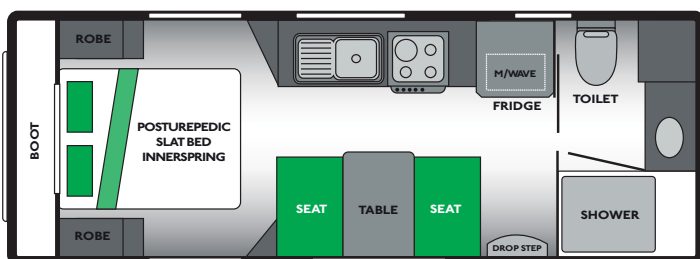

SPEARHEAD THE WAY

OLYMPIC

www.olympicaravans.com.au

Spearhead your way into the Javelin X8

Throw yourself into the all new Semi off-road Olympic Javelin X8 caravan range.

All featuring a front island queen bed and a full rear ensuite, the Javelin X8 range is an ideal touring caravan for couples looking to explore our great outdoors.

▶ JAVELIN X8 C176-1

▶ JAVELIN X8 C200-2

▶ JAVELIN X8 C216-2

▶ JAVELIN X8: STANDARD INCLUSIONS

Internal

- Ceramic Toilet**
- Shower
- Front Load Washing Machine (Not on C176-1 model)**
- 2 x Medium Skylights
- T.V Arm**
- Fridge
- Full Splashback**
- Recessed Oven
- Electric Burner**
- Microwave
- Tri-fold Table**
- Curtains or Venetians
- HWS Gas/Electric**
- Ibis Air Conditioner
- Foot Rests**