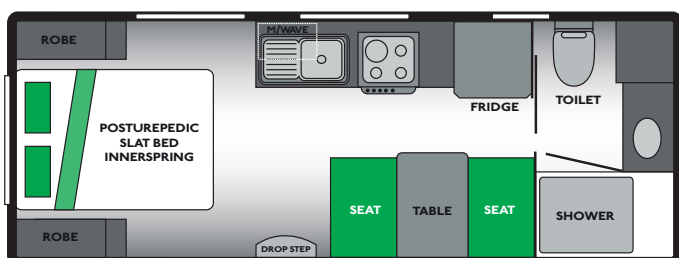

SPEARHEAD THE WAY

OLYMPIC

www.olympicaravans.com.au

Spearhead your way into the Javelin X8

Throw yourself into the all new Semi off-road Olympic Javelin X8 caravan range.

All featuring a front island queen bed and a full rear ensuite, the Javelin X8 range is an ideal touring caravan for couples looking to explore our great outdoors.

▶ JAVELIN X8 C176-1

▶ JAVELIN X8 C200-2

▶ JAVELIN X8 C216-2

▶ JAVELIN X8: STANDARD INCLUSIONS

Internal

- Ceramic Toilet**
- Shower
- Front Load Washing Machine (Not on C176-1 model)**
- 2 x Medium Skylights
- T.V Arm**
- Fridge
- Full Splashback**
- Recessed Oven
- Electric Burner**
- Microwave
- Tri-fold Table**
- Curtains or Venetians
- HWS Gas/Electric**
- Ibis Air Conditioner
- Foot Rests**