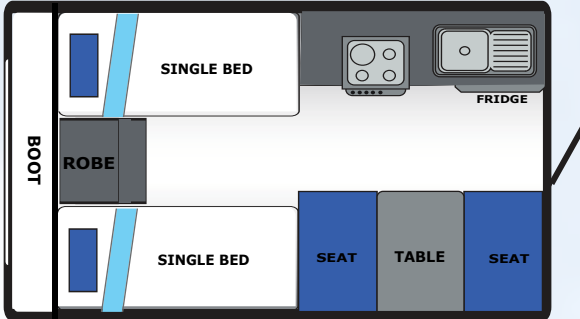

OLYMPIC

Sprinter

Your 1st Choice for Pop Tops

www.olympiccaravans.com.au

Sprinter

P 120 X 70-1

P 130 X 70-1

P 136 X 70-1

P 140 X 70-1

For the space and weight conscious traveller, The **Olympic Sprinter Range** offers you versatility when it comes to travel height and Increased towability for your vehicle.

You can have it packed with options or stripped bare to accommodate all your touches of home

Standard Inclusions

- * Supergal Chassis
- * Lockable Front Boot
- * Windout Windows
- * Pop Top Easylifters
- * LED Lighting
- * Innerspring Mattress
- * 3 Way Fridge
- * Wind Down Jacks
- * Gas/Electric Burner & Grill
- * Fresh Water Tank
- * Triple Locking Door
- * Tap on A-Frame
- * TV Point
- * LED Lighting throughout
- * Microwave
- * Curtains