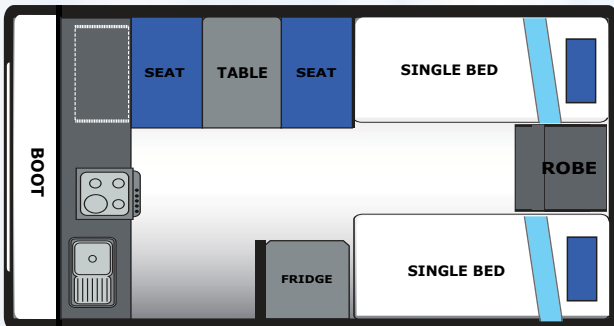

OLYMPIC

Sprinter

Your 1st Choice for Pop Tops

www.olympiccaravans.com.au

Sprinter

P 120 X 70-1

P 130 X 70-1

P 136 X 70-1

P 140 X 70-1

For the space and weight conscious traveller, The **Olympic Sprinter Range** offers you versatility when it comes to travel height and Increased towability for your vehicle.

You can have it packed with options or stripped bare to accommodate all your touches of home

Standard Inclusions

- * Supergal Chassis
- * Lockable Front Boot
- * Windout Windows
- * Pop Top Easylifters
- * LED Lighting
- * Innerspring Mattress
- * 3 Way Fridge
- * Wind Down Jacks
- * Gas/Electric Burner & Grill
- * Fresh Water Tank
- * Triple Locking Door
- * Tap on A-Frame
- * TV Point
- * LED Lighting throughout
- * Microwave
- * Curtains