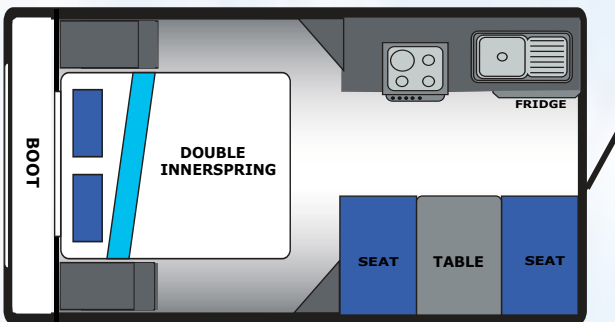

OLYMPIC

Sprinter

Your 1st Choice for Pop Tops

www.olympiccaravans.com.au

Sprinter

P 120 X 70-1

P 130 X 70-1

P 136 X 70-1

P 140 X 70-1

For the space and weight conscious traveller, The **Olympic Sprinter Range** offers you versatility when it comes to travel height and Increased towability for your vehicle.

You can have it packed with options or stripped bare to accommodate all your touches of home

Standard Inclusions

- * Supergal Chassis
- * Lockable Front Boot
- * Windout Windows
- * Pop Top Easylifters
- * LED Lighting
- * Innerspring Mattress
- * 3 Way Fridge
- * Wind Down Jacks
- * Gas/Electric Burner & Grill
- * Fresh Water Tank
- * Triple Locking Door
- * Tap on A-Frame
- * TV Point
- * LED Lighting throughout
- * Microwave
- * Curtains