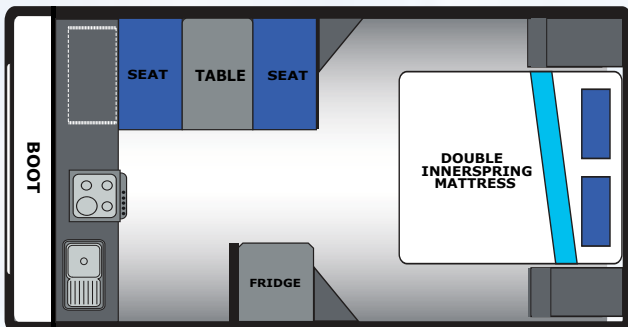

OLYMPIC

Sprinter

Your 1st Choice for Pop Tops

www.olympiccaravans.com.au

Sprinter

P 120 X 70-1

P 130 X 70-1

P 136 X 70-1

P 140 X 70-1

For the space and weight conscious traveller, The **Olympic Sprinter Range** offers you versatility when it comes to travel height and Increased towability for your vehicle.

You can have it packed with options or stripped bare to accommodate all your touches of home

Standard Inclusions

- * Supergal Chassis
- * Lockable Front Boot
- * Windout Windows
- * Pop Top Easylifters
- * LED Lighting
- * Innerspring Mattress
- * 3 Way Fridge
- * Wind Down Jacks
- * Gas/Electric Burner & Grill
- * Fresh Water Tank
- * Triple Locking Door
- * Tap on A-Frame
- * TV Point
- * LED Lighting throughout
- * Microwave
- * Curtains