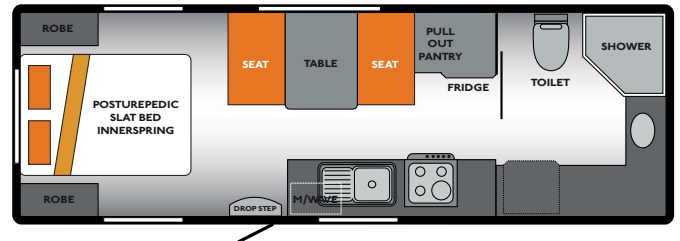

PURSUIT PS200-1

PURSUIT PS203-5

PURSUIT PS200-2

PURSUIT PS210-1

*These layouts may not be drawn to scale and are subject to change without notice.

PURSUIT PS210-2

PURSUIT PS216-1

PURSUIT PS210-3

PURSUIT PS216-2

PURSUIT PS210-4

PURSUIT PS226-1

PURSUIT PS210-5

PURSUIT PS226-1 SINGLE

PURSUIT PS210-6

OPTIONAL SEATING ARRANGEMENTS

► PURSUIT: STANDARD INCLUSIONS

INTERIOR FEATURES

SMOKE ALARM
T.V. POINT
 BEDLAMPS
RANGEHOOD
 RM4605 AES FRIDGE
SWIFT 4B/GRILL/OVEN
 SWIFT 4B/GRILL
BATTERY + CHARGER
 CURTAINS
LEATHER SEATING
 LEATHER PELMETS
FLURO LIGHT OVER SINK
 LIFT UP BED WITH GAS STRUTS
INNERSPRING MATTRESS
 BEDSPREAD ON DOUBLE BED
BEDSIDE PADDING ON SINGLE BEDS
 STORAGE DRAWERS UNDER SINGLE BEDS
FIRE EXTINGUISHER
 BUILT IN MICROWAVE OVEN
FULL SPLASHBACK
 CD RADIO + SPEAKERS
AIR CONDITIONER
 CERAMIC TOILET