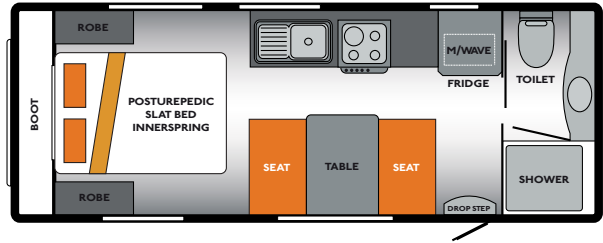

PURSUIT PS203-1