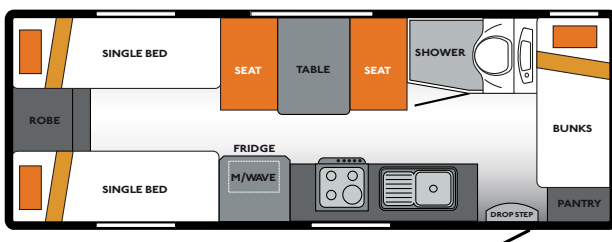

PURSUIT PS200-1

PURSUIT PS203-5

PURSUIT PS200-2

PURSUIT PS210-1

*These layouts may not be drawn to scale and are subject to change without notice.

PURSUIT PS210-2

PURSUIT PS216-1

PURSUIT PS210-3

PURSUIT PS216-2

PURSUIT PS210-4

PURSUIT PS226-1

PURSUIT PS210-5

PURSUIT PS226-1 SINGLE

PURSUIT PS210-6

OPTIONAL SEATING ARRANGEMENTS

► PURSUIT: STANDARD INCLUSIONS

INTERIOR FEATURES

SMOKE ALARM
T.V. POINT
 BEDLAMPS
RANGEHOOD
 RM4605 AES FRIDGE
SWIFT 4B/GRILL/OVEN
 SWIFT 4B/GRILL
BATTERY + CHARGER
 CURTAINS
LEATHER SEATING
 LEATHER PELMETS
FLURO LIGHT OVER SINK
 LIFT UP BED WITH GAS STRUTS
INNERSPRING MATTRESS
 BEDSPREAD ON DOUBLE BED
BEDSIDE PADDING ON SINGLE BEDS
 STORAGE DRAWERS UNDER SINGLE BEDS
FIRE EXTINGUISHER
 BUILT IN MICROWAVE OVEN
FULL SPLASHBACK
 CD RADIO + SPEAKERS
AIR CONDITIONER
 CERAMIC TOILET