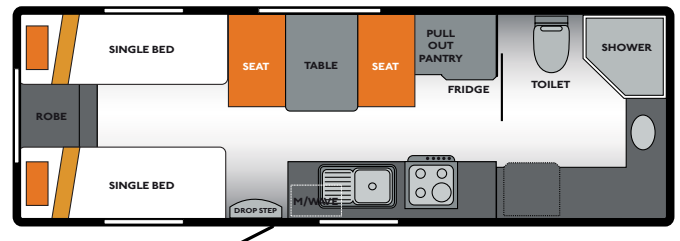

PURSUIT PS200-1

PURSUIT PS203-5

PURSUIT PS200-2

PURSUIT PS210-1

*These layouts may not be drawn to scale and are subject to change without notice.

PURSUIT PS210-2

PURSUIT PS216-1

PURSUIT PS210-3

PURSUIT PS216-2

PURSUIT PS210-4

PURSUIT PS226-1

PURSUIT PS210-5

PURSUIT PS226-1 SINGLE

PURSUIT PS210-6

OPTIONAL SEATING ARRANGEMENTS

► PURSUIT: STANDARD INCLUSIONS

INTERIOR FEATURES

SMOKE ALARM
T.V. POINT
 BEDLAMPS
RANGEHOOD
 RM4605 AES FRIDGE
SWIFT 4B/GRILL/OVEN
 SWIFT 4B/GRILL
BATTERY + CHARGER
 CURTAINS
LEATHER SEATING
 LEATHER PELMETS
FLURO LIGHT OVER SINK
 LIFT UP BED WITH GAS STRUTS
INNERSPRING MATTRESS
 BEDSPREAD ON DOUBLE BED
BEDSIDE PADDING ON SINGLE BEDS
 STORAGE DRAWERS UNDER SINGLE BEDS
FIRE EXTINGUISHER
 BUILT IN MICROWAVE OVEN
FULL SPLASHBACK
 CD RADIO + SPEAKERS
AIR CONDITIONER
 CERAMIC TOILET