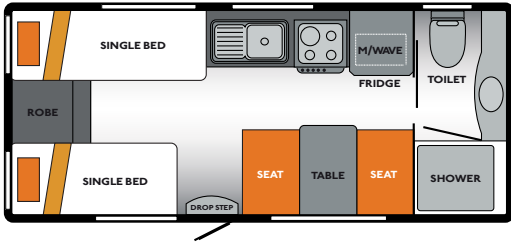

PURSUIT PS176-2