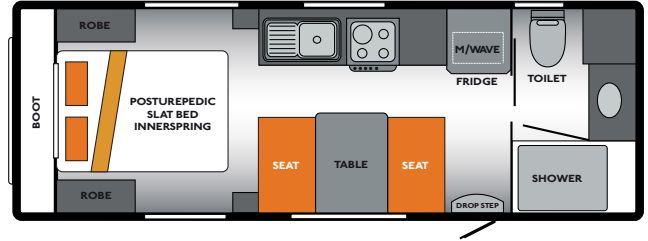

PURSUIT PS200-1

PURSUIT PS203-5

PURSUIT PS200-2

PURSUIT PS210-1

*These layouts may not be drawn to scale and are subject to change without notice.

PURSUIT PS210-2

PURSUIT PS216-1

PURSUIT PS210-3

PURSUIT PS216-2

PURSUIT PS210-4

PURSUIT PS226-1

PURSUIT PS210-5

PURSUIT PS226-1 SINGLE

PURSUIT PS210-6

OPTIONAL SEATING ARRANGEMENTS

► PURSUIT: STANDARD INCLUSIONS

INTERIOR FEATURES

SMOKE ALARM
T.V. POINT
 BEDLAMPS
RANGEHOOD
 RM4605 AES FRIDGE
SWIFT 4B/GRILL/OVEN
 SWIFT 4B/GRILL
BATTERY + CHARGER
 CURTAINS
LEATHER SEATING
 LEATHER PELMETS
FLURO LIGHT OVER SINK
 LIFT UP BED WITH GAS STRUTS
INNERSPRING MATTRESS
 BEDSPREAD ON DOUBLE BED
BEDSIDE PADDING ON SINGLE BEDS
 STORAGE DRAWERS UNDER SINGLE BEDS
FIRE EXTINGUISHER
 BUILT IN MICROWAVE OVEN
FULL SPLASHBACK
 CD RADIO + SPEAKERS
AIR CONDITIONER
 CERAMIC TOILET