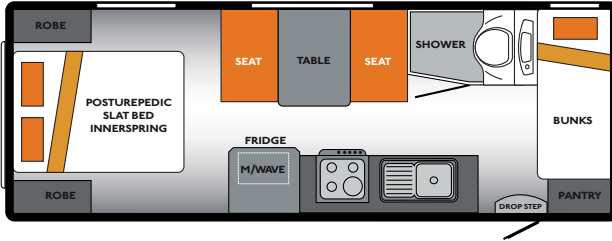

PURSUIT PS200-1

PURSUIT PS203-5

PURSUIT PS200-2

PURSUIT PS210-1

*These layouts may not be drawn to scale and are subject to change without notice.

PURSUIT PS210-2

PURSUIT PS216-1

PURSUIT PS210-3

PURSUIT PS216-2

PURSUIT PS210-4

PURSUIT PS226-1

PURSUIT PS210-5

PURSUIT PS226-1 SINGLE

PURSUIT PS210-6

OPTIONAL SEATING ARRANGEMENTS

► PURSUIT: STANDARD INCLUSIONS

INTERIOR FEATURES

SMOKE ALARM
T.V. POINT
 BEDLAMPS
RANGEHOOD
 RM4605 AES FRIDGE
SWIFT 4B/GRILL/OVEN
 SWIFT 4B/GRILL
BATTERY + CHARGER
 CURTAINS
LEATHER SEATING
 LEATHER PELMETS
FLURO LIGHT OVER SINK
 LIFT UP BED WITH GAS STRUTS
INNERSPRING MATTRESS
 BEDSPREAD ON DOUBLE BED
BEDSIDE PADDING ON SINGLE BEDS
 STORAGE DRAWERS UNDER SINGLE BEDS
FIRE EXTINGUISHER
 BUILT IN MICROWAVE OVEN
FULL SPLASHBACK
 CD RADIO + SPEAKERS
AIR CONDITIONER
 CERAMIC TOILET