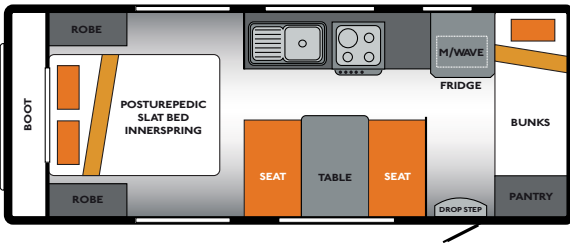

PURSUIT PS196-1