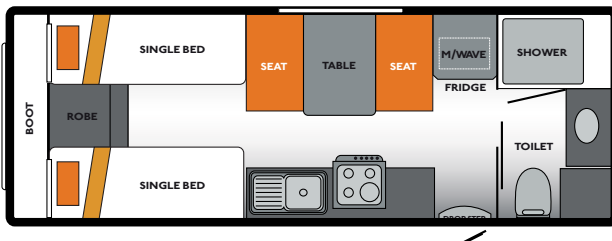

PURSUIT PS200-1

PURSUIT PS203-5

PURSUIT PS200-2

PURSUIT PS210-1

*These layouts may not be drawn to scale and are subject to change without notice.

PURSUIT PS210-2

PURSUIT PS216-1

PURSUIT PS210-3

PURSUIT PS216-2

PURSUIT PS210-4

PURSUIT PS226-1

PURSUIT PS210-5

PURSUIT PS226-1 SINGLE

PURSUIT PS210-6

OPTIONAL SEATING ARRANGEMENTS

► PURSUIT: STANDARD INCLUSIONS

INTERIOR FEATURES

SMOKE ALARM
T.V. POINT
 BEDLAMPS
RANGEHOOD
 RM4605 AES FRIDGE
SWIFT 4B/GRILL/OVEN
 SWIFT 4B/GRILL
BATTERY + CHARGER
 CURTAINS
LEATHER SEATING
 LEATHER PELMETS
FLURO LIGHT OVER SINK
 LIFT UP BED WITH GAS STRUTS
INNERSPRING MATTRESS
 BEDSPREAD ON DOUBLE BED
BEDSIDE PADDING ON SINGLE BEDS
 STORAGE DRAWERS UNDER SINGLE BEDS
FIRE EXTINGUISHER
 BUILT IN MICROWAVE OVEN
FULL SPLASHBACK
 CD RADIO + SPEAKERS
AIR CONDITIONER
 CERAMIC TOILET