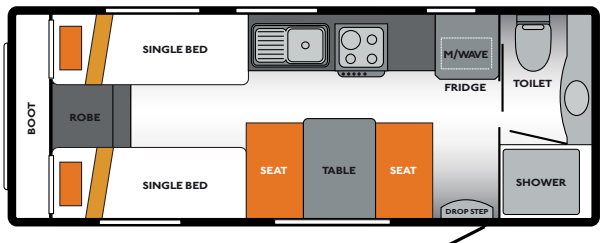

PURSUIT PS200-1

PURSUIT PS203-5

PURSUIT PS200-2

PURSUIT PS210-1

*These layouts may not be drawn to scale and are subject to change without notice.

PURSUIT PS210-2

PURSUIT PS216-1

PURSUIT PS210-3

INTERIOR FEATURES

SMOKE ALARM
T.V. POINT
 BEDLAMPS
RANGEHOOD
 RM4605 AES FRIDGE
SWIFT 4B/GRILL/OVEN
 SWIFT 4B/GRILL
BATTERY + CHARGER
 CURTAINS
LEATHER SEATING
 LEATHER PELMETS
FLURO LIGHT OVER SINK
 LIFT UP BED WITH GAS STRUTS
INNERSPRING MATTRESS
 BEDSPREAD ON DOUBLE BED
BEDSIDE PADDING ON SINGLE BEDS
 STORAGE DRAWERS UNDER SINGLE BEDS
FIRE EXTINGUISHER
 BUILT IN MICROWAVE OVEN
FULL SPLASHBACK
 CD RADIO + SPEAKERS
AIR CONDITIONER
 CERAMIC TOILET