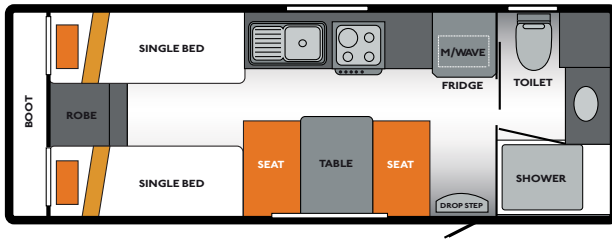

PURSUIT PS200-1

PURSUIT PS203-5

PURSUIT PS200-2

PURSUIT PS210-1

*These layouts may not be drawn to scale and are subject to change without notice.

PURSUIT PS210-2

PURSUIT PS216-1

PURSUIT PS210-3

PURSUIT PS216-2

PURSUIT PS210-4

PURSUIT PS226-1

PURSUIT PS210-5

PURSUIT PS226-1 SINGLE

PURSUIT PS210-6

OPTIONAL SEATING ARRANGEMENTS

► PURSUIT: STANDARD INCLUSIONS

INTERIOR FEATURES

SMOKE ALARM
T.V. POINT
 BEDLAMPS
RANGEHOOD
 RM4605 AES FRIDGE
SWIFT 4B/GRILL/OVEN
 SWIFT 4B/GRILL
BATTERY + CHARGER
 CURTAINS
LEATHER SEATING
 LEATHER PELMETS
FLURO LIGHT OVER SINK
 LIFT UP BED WITH GAS STRUTS
INNERSPRING MATTRESS
 BEDSPREAD ON DOUBLE BED
BEDSIDE PADDING ON SINGLE BEDS
 STORAGE DRAWERS UNDER SINGLE BEDS
FIRE EXTINGUISHER
 BUILT IN MICROWAVE OVEN
FULL SPLASHBACK
 CD RADIO + SPEAKERS
AIR CONDITIONER
 CERAMIC TOILET