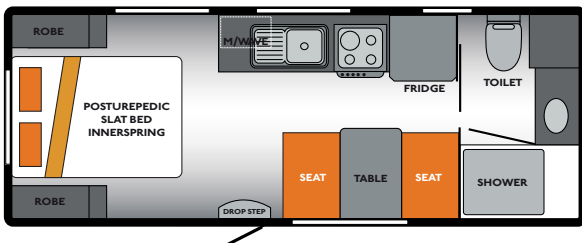

PURSUIT PS200-1

PURSUIT PS203-5

PURSUIT PS200-2

PURSUIT PS210-1

*These layouts may not be drawn to scale and are subject to change without notice.

PURSUIT PS210-2

PURSUIT PS216-1

PURSUIT PS210-3

INTERIOR FEATURES

SMOKE ALARM
T.V. POINT
 BEDLAMPS
RANGEHOOD
 RM4605 AES FRIDGE
SWIFT 4B/GRILL/OVEN
 SWIFT 4B/GRILL
BATTERY + CHARGER
 CURTAINS
LEATHER SEATING
 LEATHER PELMETS
FLURO LIGHT OVER SINK
 LIFT UP BED WITH GAS STRUTS
INNERSPRING MATTRESS
 BEDSPREAD ON DOUBLE BED
BEDSIDE PADDING ON SINGLE BEDS
 STORAGE DRAWERS UNDER SINGLE BEDS
FIRE EXTINGUISHER
 BUILT IN MICROWAVE OVEN
FULL SPLASHBACK
 CD RADIO + SPEAKERS
AIR CONDITIONER
 CERAMIC TOILET