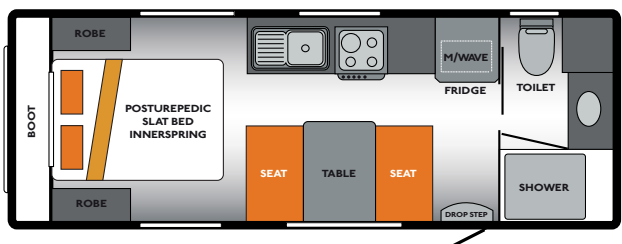

PURSUIT PS200-1

PURSUIT PS203-5

PURSUIT PS200-2

PURSUIT PS210-1

*These layouts may not be drawn to scale and are subject to change without notice.

PURSUIT PS210-2

PURSUIT PS216-1

PURSUIT PS210-3

PURSUIT PS216-2

PURSUIT PS210-4

PURSUIT PS226-1

PURSUIT PS210-5

PURSUIT PS226-1 SINGLE

PURSUIT PS210-6

OPTIONAL SEATING ARRANGEMENTS

► PURSUIT: STANDARD INCLUSIONS

INTERIOR FEATURES

SMOKE ALARM
T.V. POINT
 BEDLAMPS
RANGEHOOD
 RM4605 AES FRIDGE
SWIFT 4B/GRILL/OVEN
 SWIFT 4B/GRILL
BATTERY + CHARGER
 CURTAINS
LEATHER SEATING
 LEATHER PELMETS
FLURO LIGHT OVER SINK
 LIFT UP BED WITH GAS STRUTS
INNERSPRING MATTRESS
 BEDSPREAD ON DOUBLE BED
BEDSIDE PADDING ON SINGLE BEDS
 STORAGE DRAWERS UNDER SINGLE BEDS
FIRE EXTINGUISHER
 BUILT IN MICROWAVE OVEN
FULL SPLASHBACK
 CD RADIO + SPEAKERS
AIR CONDITIONER
 CERAMIC TOILET