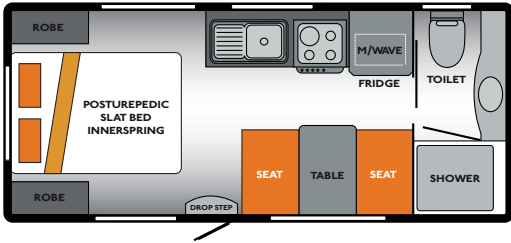

PURSUIT PS176-1