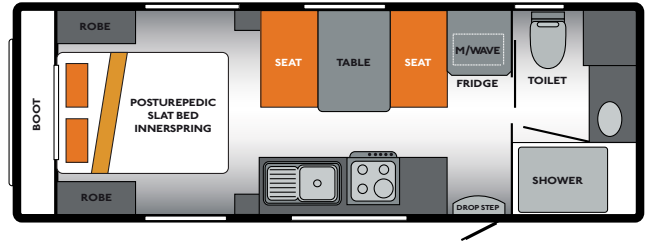

PURSUIT PS200-1

PURSUIT PS203-5

PURSUIT PS200-2

PURSUIT PS210-1

*These layouts may not be drawn to scale and are subject to change without notice.

PURSUIT PS210-2

PURSUIT PS216-1

PURSUIT PS210-3

PURSUIT PS216-2

PURSUIT PS210-4

PURSUIT PS226-1

PURSUIT PS210-5

PURSUIT PS226-1 SINGLE

PURSUIT PS210-6

OPTIONAL SEATING ARRANGEMENTS

► PURSUIT: STANDARD INCLUSIONS

INTERIOR FEATURES

SMOKE ALARM
T.V. POINT
 BEDLAMPS
RANGEHOOD
 RM4605 AES FRIDGE
SWIFT 4B/GRILL/OVEN
 SWIFT 4B/GRILL
BATTERY + CHARGER
 CURTAINS
LEATHER SEATING
 LEATHER PELMETS
FLURO LIGHT OVER SINK
 LIFT UP BED WITH GAS STRUTS
INNERSPRING MATTRESS
 BEDSPREAD ON DOUBLE BED
BEDSIDE PADDING ON SINGLE BEDS
 STORAGE DRAWERS UNDER SINGLE BEDS
FIRE EXTINGUISHER
 BUILT IN MICROWAVE OVEN
FULL SPLASHBACK
 CD RADIO + SPEAKERS
AIR CONDITIONER
 CERAMIC TOILET