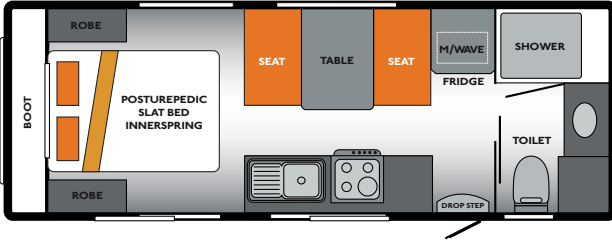

PURSUIT PS200-1

PURSUIT PS203-5

PURSUIT PS200-2

PURSUIT PS210-1

*These layouts may not be drawn to scale and are subject to change without notice.

PURSUIT PS210-2

PURSUIT PS216-1

PURSUIT PS210-3

PURSUIT PS216-2

PURSUIT PS210-4

PURSUIT PS226-1

PURSUIT PS210-5

PURSUIT PS226-1 SINGLE

PURSUIT PS210-6

OPTIONAL SEATING ARRANGEMENTS

► PURSUIT: STANDARD INCLUSIONS

INTERIOR FEATURES

SMOKE ALARM
T.V. POINT
 BEDLAMPS
RANGEHOOD
 RM4605 AES FRIDGE
SWIFT 4B/GRILL/OVEN
 SWIFT 4B/GRILL
BATTERY + CHARGER
 CURTAINS
LEATHER SEATING
 LEATHER PELMETS
FLURO LIGHT OVER SINK
 LIFT UP BED WITH GAS STRUTS
INNERSPRING MATTRESS
 BEDSPREAD ON DOUBLE BED
BEDSIDE PADDING ON SINGLE BEDS
 STORAGE DRAWERS UNDER SINGLE BEDS
FIRE EXTINGUISHER
 BUILT IN MICROWAVE OVEN
FULL SPLASHBACK
 CD RADIO + SPEAKERS
AIR CONDITIONER
 CERAMIC TOILET