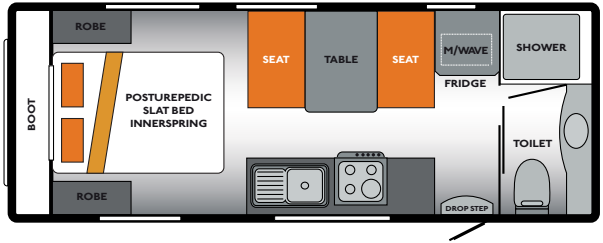

PURSUIT PS203-2