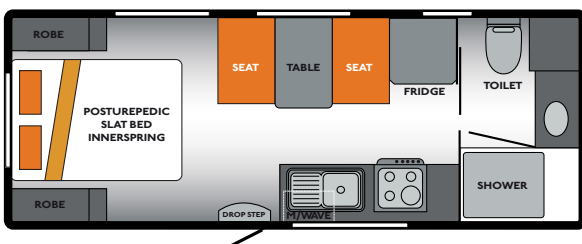

PURSUIT PS200-1

PURSUIT PS203-5

PURSUIT PS200-2

PURSUIT PS210-1

*These layouts may not be drawn to scale and are subject to change without notice.

PURSUIT PS210-2

PURSUIT PS216-1

PURSUIT PS210-3

PURSUIT PS216-2

PURSUIT PS210-4

PURSUIT PS226-1

PURSUIT PS210-5

PURSUIT PS226-1 SINGLE

PURSUIT PS210-6

OPTIONAL SEATING ARRANGEMENTS

► PURSUIT: STANDARD INCLUSIONS

INTERIOR FEATURES

SMOKE ALARM
T.V. POINT
 BEDLAMPS
RANGEHOOD
 RM4605 AES FRIDGE
SWIFT 4B/GRILL/OVEN
 SWIFT 4B/GRILL
BATTERY + CHARGER
 CURTAINS
LEATHER SEATING
 LEATHER PELMETS
FLURO LIGHT OVER SINK
 LIFT UP BED WITH GAS STRUTS
INNERSPRING MATTRESS
 BEDSPREAD ON DOUBLE BED
BEDSIDE PADDING ON SINGLE BEDS
 STORAGE DRAWERS UNDER SINGLE BEDS
FIRE EXTINGUISHER
 BUILT IN MICROWAVE OVEN
FULL SPLASHBACK
 CD RADIO + SPEAKERS
AIR CONDITIONER
 CERAMIC TOILET