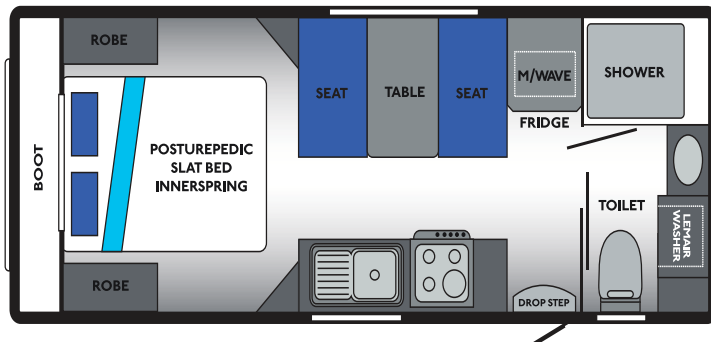

CD Stereo

Pull Out Pantry

T.V Arm

Posturepedic Slat Bed

Innerspring Mattress

Fibreglass Shower

Thetford Toilet

Suburban HWS Gas Electric

Winegard

Battery Plus Charger

Breakaway

Solar

Gas Bayonet Fitting

MARATHON C196-3.1

MARATHON C226-3

*C176-1 has no washing machine.