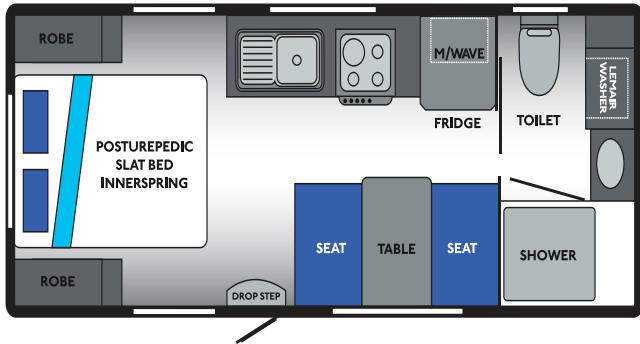

Marathon

www.olympiccaravans.com.au

MARATHON C176-1

MARATHON C186-1

MARATHON C196-2.1

MARATHON: STANDARD INCLUSIONS

Internal

Venetians Or Curtains

Bedspread

Medium Skylight

AES RM4605 Fridge

Recessed Oven

Rangehood

Microwave

A/C Ibis

Tri-Fold Table

CD Stereo

Pull Out Pantry

T.V Arm

Posturepedic Slat Bed

Innerspring Mattress

Fibreglass Shower

Thetford Toilet

Suburban HWS Gas Electric

Supagal Chassis

Rocker Roller Suspension

Bumper Bar With Spare Wheel

2 Water Tanks

2 Gas Bottles

14" Wheels With 8 Ply Tyres

Easy Drop Jacks

Bargman Door Light