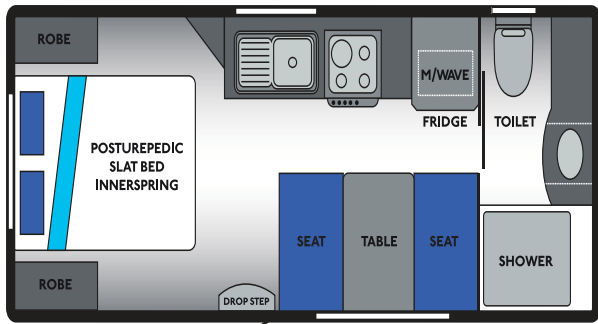

Marathon

www.olympiccaravans.com.au

MARATHON C176-1

MARATHON C186-1

MARATHON C196-2.1

MARATHON: STANDARD INCLUSIONS

Internal

Venetians Or Curtains

Bedspread

Medium Skylight

AES RM4605 Fridge

Recessed Oven

Rangehood

Microwave

A/C Ibis

Tri-Fold Table

CD Stereo

Pull Out Pantry

T.V Arm

Posturepedic Slat Bed

Innerspring Mattress

Fibreglass Shower

Thetford Toilet

Suburban HWS Gas Electric

Supagal Chassis

Rocker Roller Suspension

Bumper Bar With Spare Wheel

2 Water Tanks

2 Gas Bottles

14" Wheels With 8 Ply Tyres

Easy Drop Jacks

Bargman Door Light