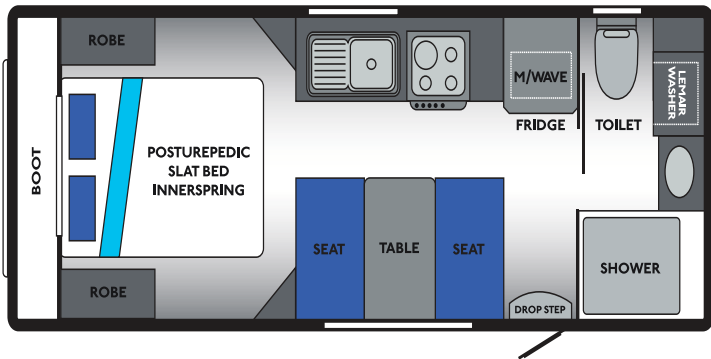

Marathon

www.olympiccaravans.com.au

MARATHON C176-1

MARATHON C186-1

MARATHON C196-2.1

MARATHON: STANDARD INCLUSIONS

Internal

Venetians Or Curtains

Bedspread

Medium Skylight

AES RM4605 Fridge

Recessed Oven

Rangehood

Microwave

A/C Ibis

Tri-Fold Table

CD Stereo

Pull Out Pantry

T.V Arm

Posturepedic Slat Bed

Innerspring Mattress

Fibreglass Shower

Thetford Toilet

Suburban HWS Gas Electric

Supagal Chassis

Rocker Roller Suspension

Bumper Bar With Spare Wheel

2 Water Tanks

2 Gas Bottles

14" Wheels With 8 Ply Tyres

Easy Drop Jacks

Bargman Door Light