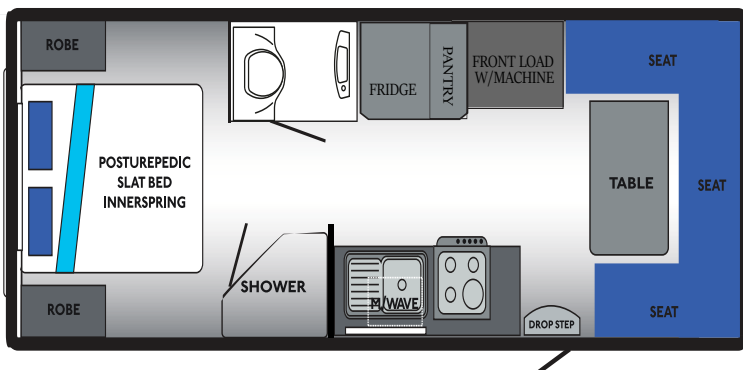

Winegard

Battery Plus Charger

Breakaway

Solar

Gas Bayonet Fitting

MARATHON C196-3.1

MARATHON C226-3

*C176-1 has no washing machine.