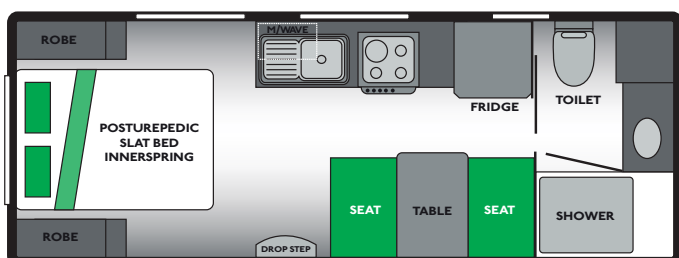

SPEARHEAD THE WAY

OLYMPIC

www.olympiccaravans.com.au

Spearhead your way into the Javelin X8

Throw yourself into the all new Semi off-road Olympic Javelin X8 caravan range.

All featuring a front island queen bed and a full rear ensuite, the Javelin X8 range is an ideal touring caravan for couples looking to explore our great outdoors.

▶ JAVELIN X8 C176-1

▶ JAVELIN X8 C200-2

▶ JAVELIN X8 C216-2

▶ JAVELIN X8: STANDARD INCLUSIONS

Internal

- Ceramic Toilet**
- Shower
- Front Load Washing Machine (Not on C176-1 model)**
- 2 x Medium Skylights
- T.V Arm**
- Fridge
- Full Splashback**
- Recessed Oven
- Electric Burner**
- Microwave
- Tri-fold Table**
- Curtains or Venetians
- HWS Gas/Electric**
- Ibis Air Conditioner
- Foot Rests**