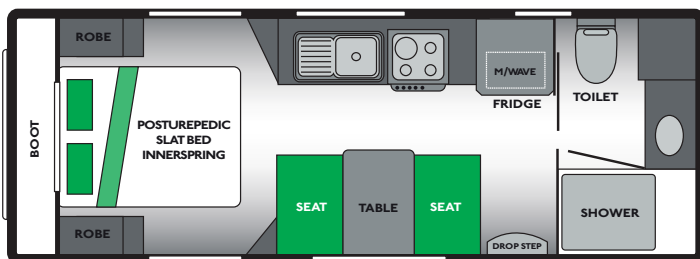

SPEARHEAD THE WAY

OLYMPIC

www.olympiccaravans.com.au

Spearhead your way into the Javelin X8

Throw yourself into the all new Semi off-road Olympic Javelin X8 caravan range.

All featuring a front island queen bed and a full rear ensuite, the Javelin X8 range is an ideal touring caravan for couples looking to explore our great outdoors.

▶ JAVELIN X8 C176-1

▶ JAVELIN X8 C200-2

▶ JAVELIN X8 C216-2

▶ JAVELIN X8: STANDARD INCLUSIONS

Internal

- Ceramic Toilet**
- Shower
- Front Load Washing Machine (Not on C176-1 model)**
- 2 x Medium Skylights
- T.V Arm**
- Fridge
- Full Splashback**
- Recessed Oven
- Electric Burner**
- Microwave
- Tri-fold Table**
- Curtains or Venetians
- HWS Gas/Electric**
- Ibis Air Conditioner
- Foot Rests**