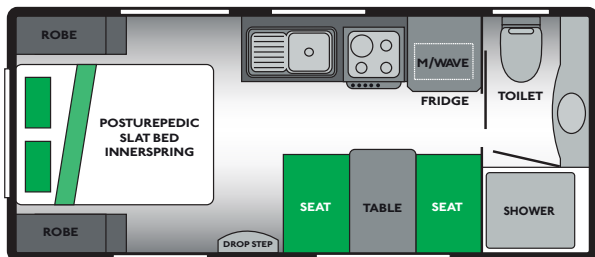

SPEARHEAD THE WAY

OLYMPIC

www.olympiccaravans.com.au

Spearhead your way into the Javelin X8

Throw yourself into the all new Semi off-road Olympic Javelin X8 caravan range.

All featuring a front island queen bed and a full rear ensuite, the Javelin X8 range is an ideal touring caravan for couples looking to explore our great outdoors.

▶ JAVELIN X8 C176-1

▶ JAVELIN X8 C200-2

▶ JAVELIN X8 C216-2

▶ JAVELIN X8: STANDARD INCLUSIONS

Internal

- Ceramic Toilet**
- Shower
- Front Load Washing Machine (Not on C176-1 model)**
- 2 x Medium Skylights
- T.V Arm**
- Fridge
- Full Splashback**
- Recessed Oven
- Electric Burner**
- Microwave
- Tri-fold Table**
- Curtains or Venetians
- HWS Gas/Electric**
- Ibis Air Conditioner
- Foot Rests**